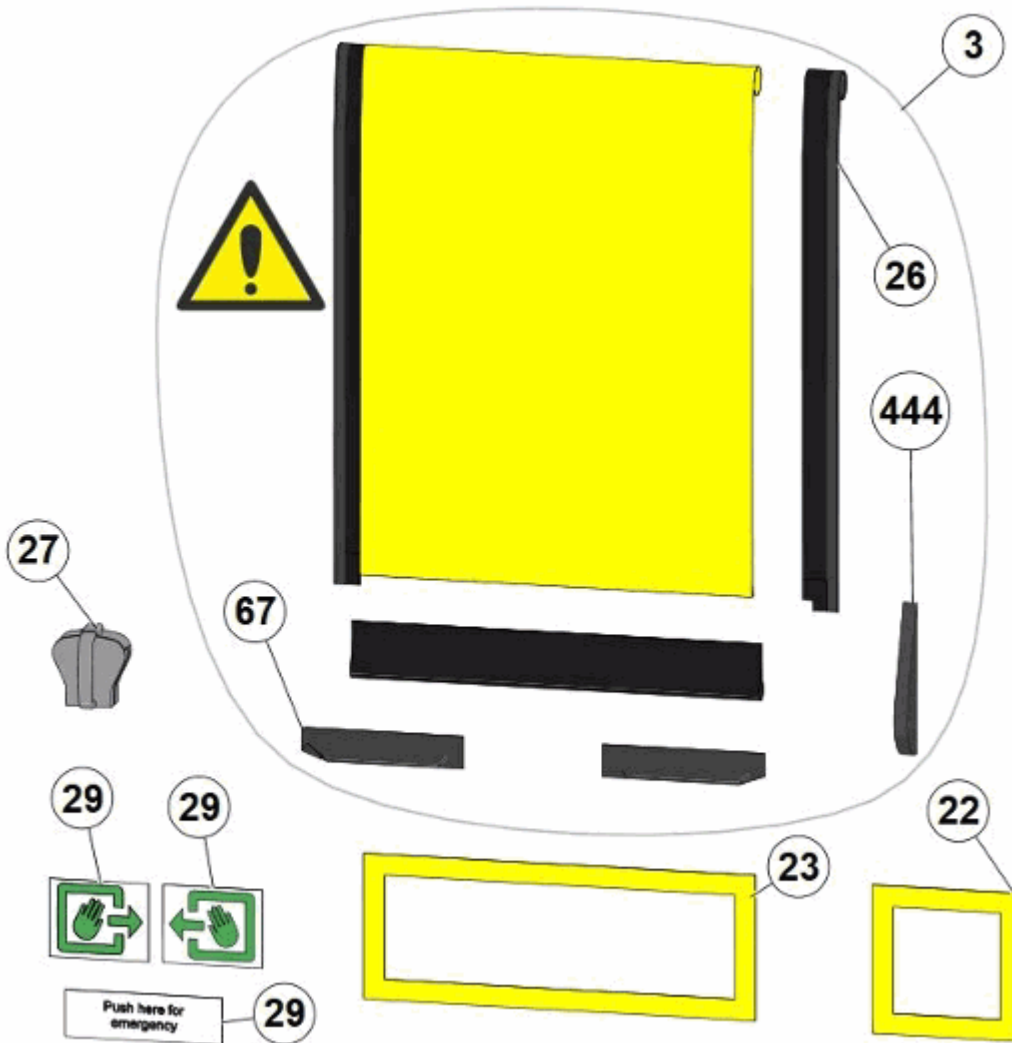

D313 CURTAIN