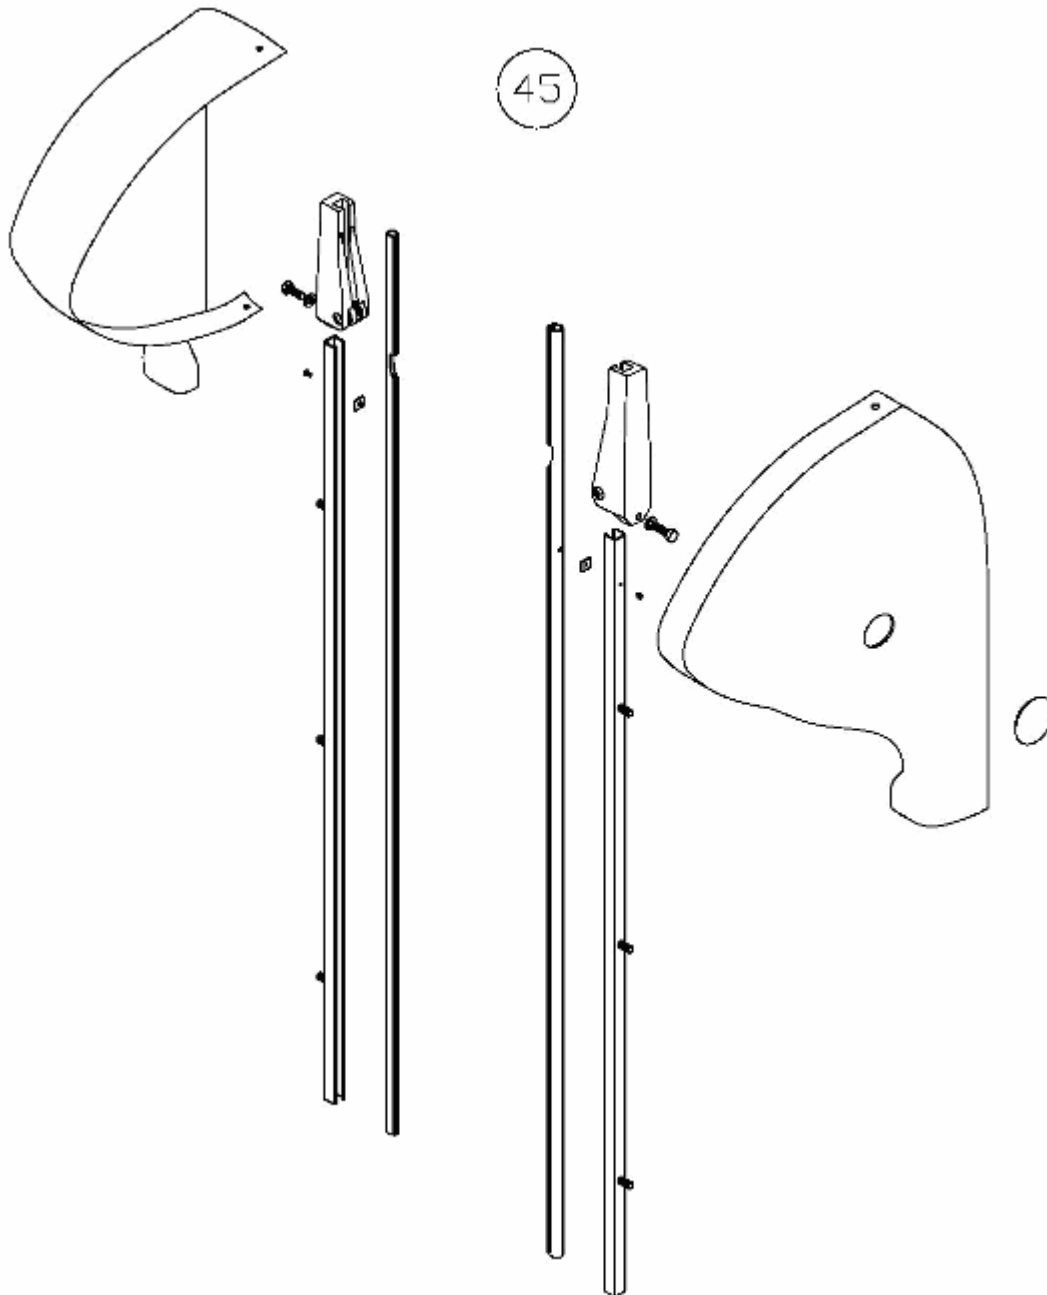

Composition Kit LF D313