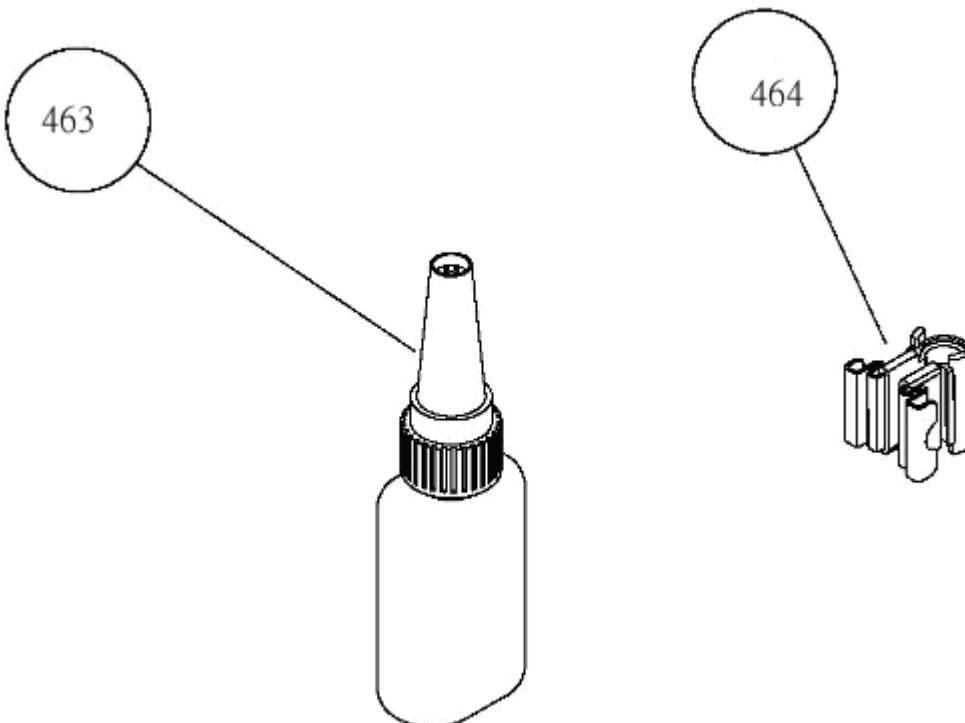

WDD Spare Parts for D313

Composition lubricator old reintroductieblok