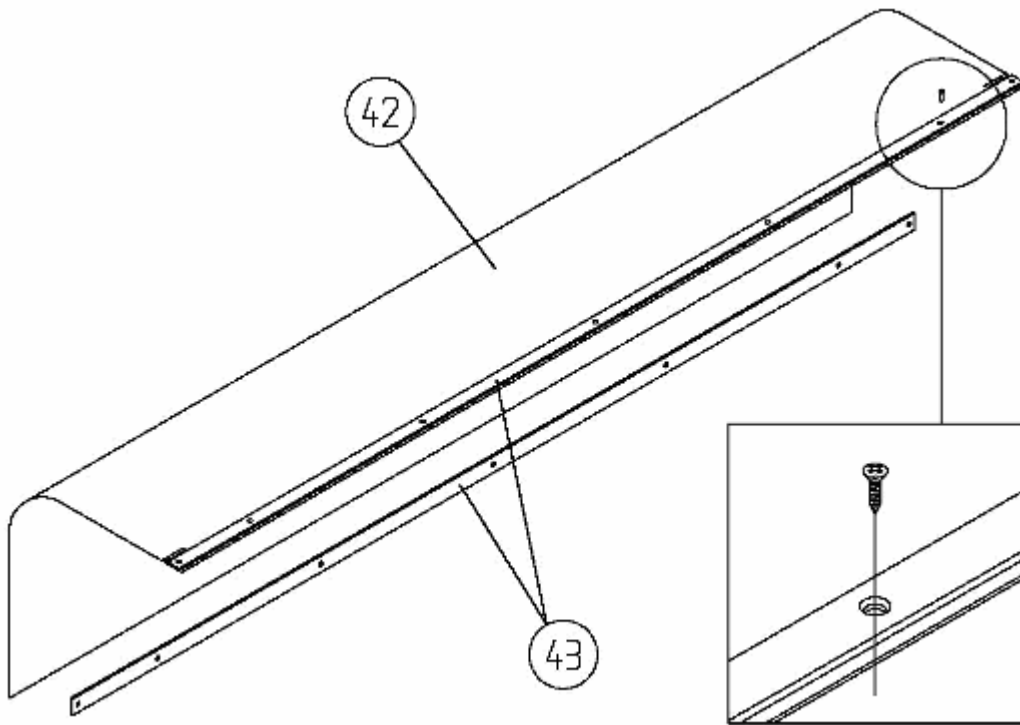

Composition lintel