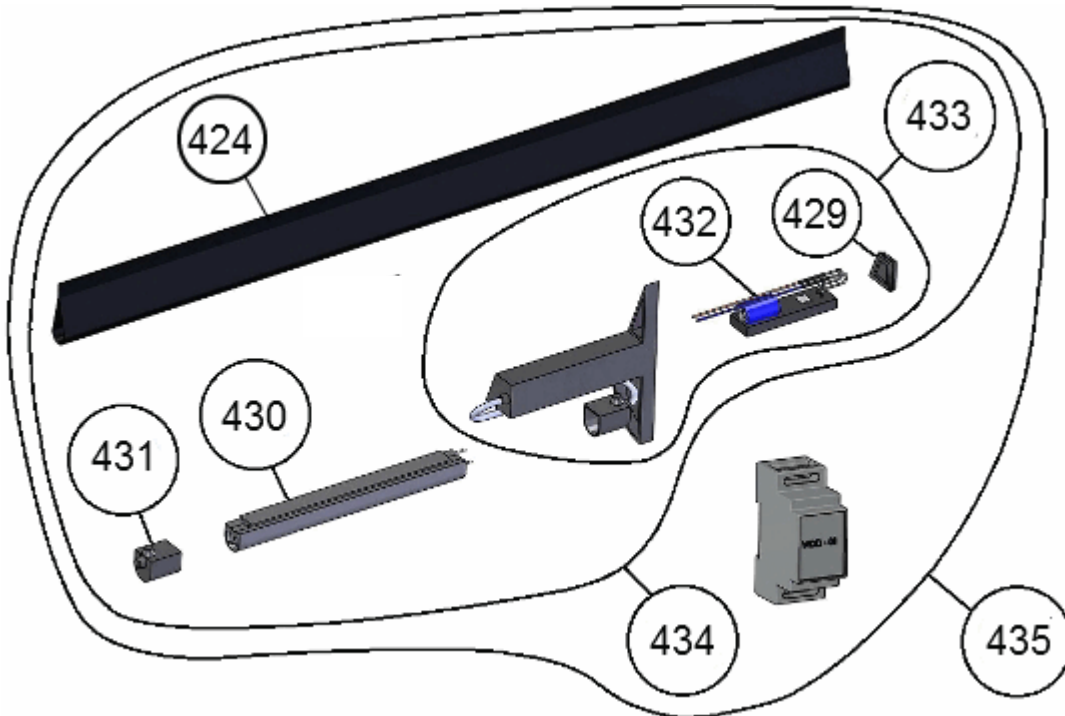

WDD Spare Parts for D313

Composition lubricator old reintroductieblok